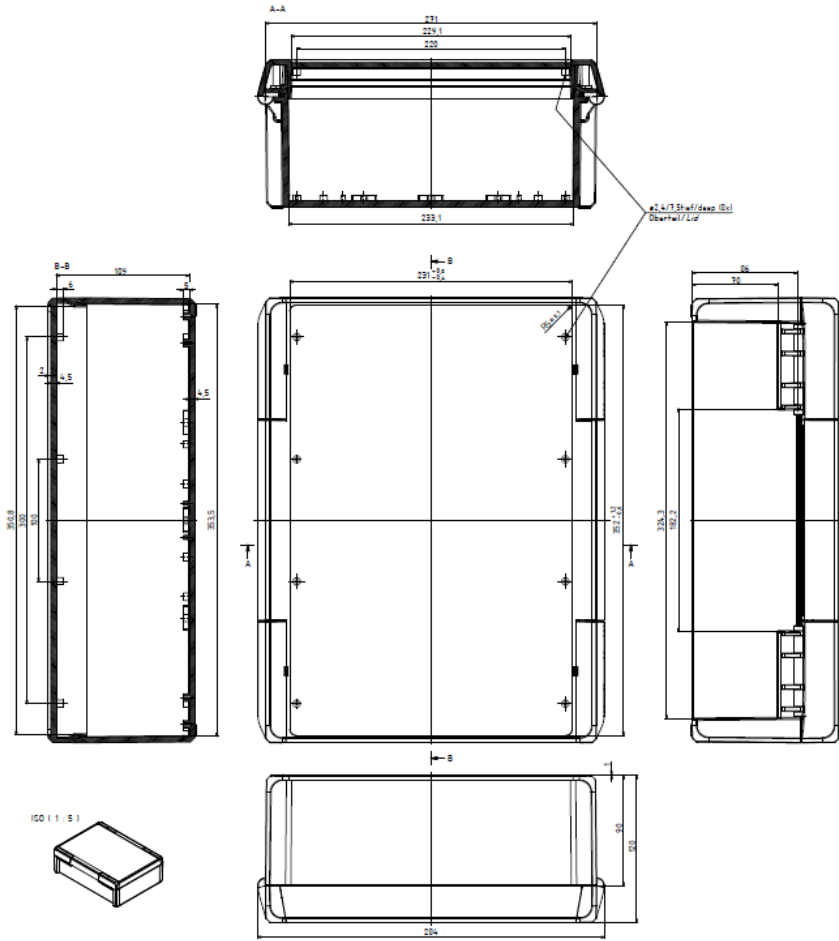

Ordercode:
 Housing IP68 with 230VAC power supply 9968/230
 Housing IP68 with PoE Power supply 9968/PoE
 Pole/cornermount 9968/PC

Technical Date:
 Operating Temperature - 20 to + 50 degree
 Electronic controlled Heater /Fan Unit
 Heater ON / Fan On 10 degree
 Fan On 15 degree
 Power consumption at 230VAC 20 Watt
 PoE 802at standard is required