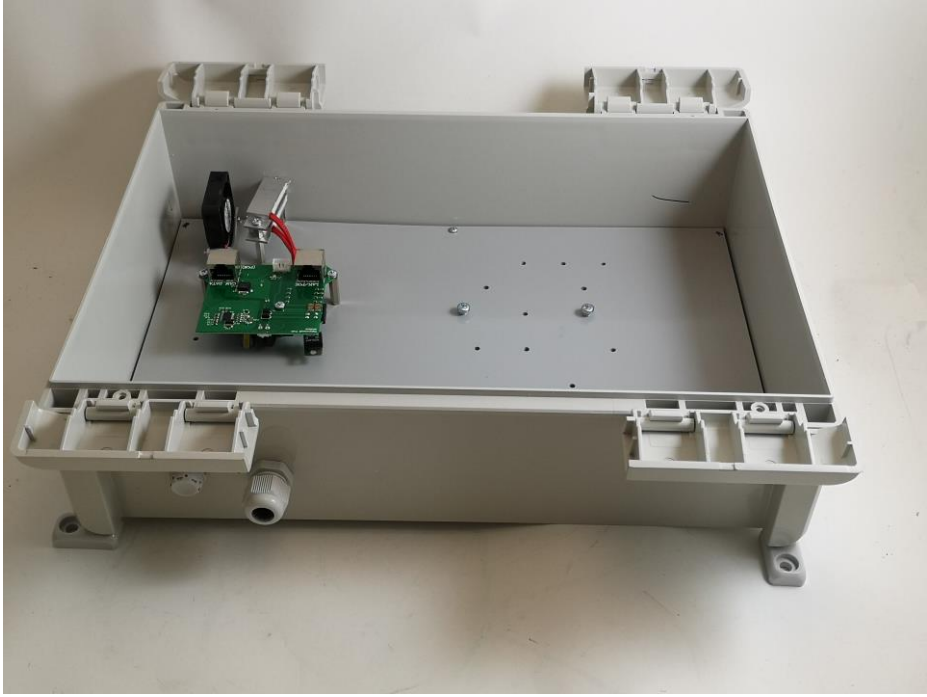

Franz Video Equipment Schulhof 4

97286 Winterhausen-

Outdoorhousing IP68

In addition to our IP66 version we now offer also a IP68 solution. Inside you find all the features we had in the previous modell. So you can order as a PoE, 230VAC version.

Ordercode:
 Housing IP68 with 230VAC power supply 9968/230
 Housing IP68 with PoE Power supply 9968/PoE
 Pole/cornermount 9968/PC

Technical Date:
 Operating Temperature - 20 to + 50 degree
 Electronic controlled Heater /Fan Unit
 Heater ON / Fan On 10 degree
 Fan On 15 degree
 Power consumption at 230VAC 20 Watt
 PoE 802at standard is required