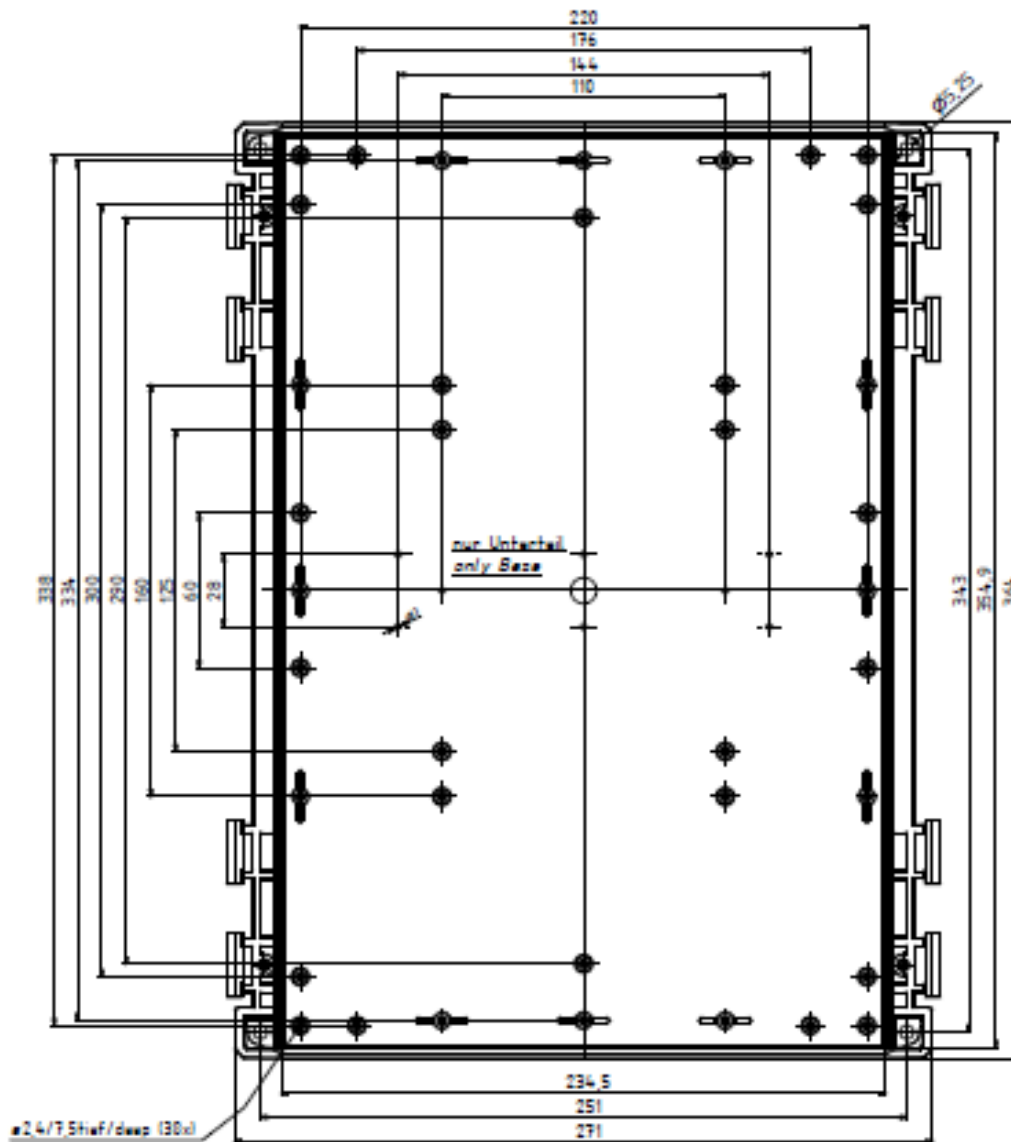

Ordercode:
 Housing IP68 with 230VAC power supply 9968/230
 Housing IP68 with PoE Power supply 9968/PoE
 Pole/cornermount 9968/PC

Technical Date:
 Operating Temperature - 20 to + 50 degree
 Electronic controlled Heater /Fan Unit
 Heater ON / Fan On 10 degree
 Fan On 15 degree
 Power consumption at 230VAC 20 Watt
 PoE 802at standard is required