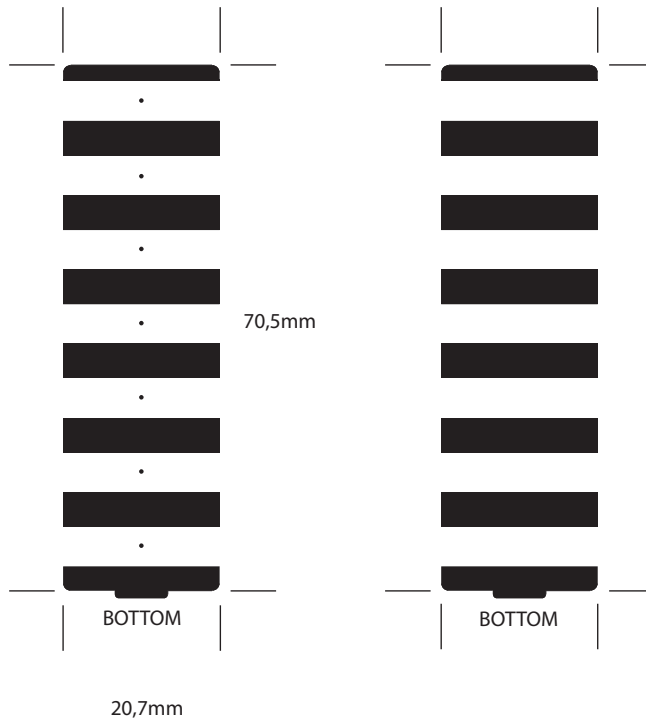

14 keys
(split between
left and right keys)

7 keys
(no split between
left and right keys)

Phone Inlays

Extension Module Inlays