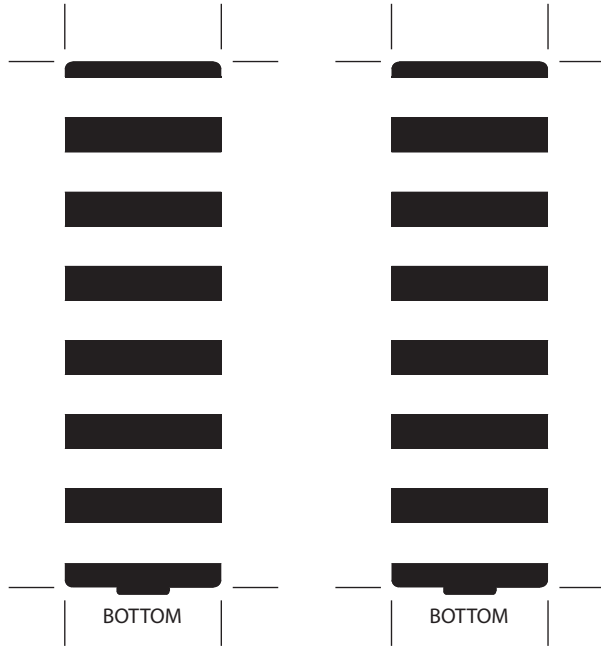

Extension Modul 1