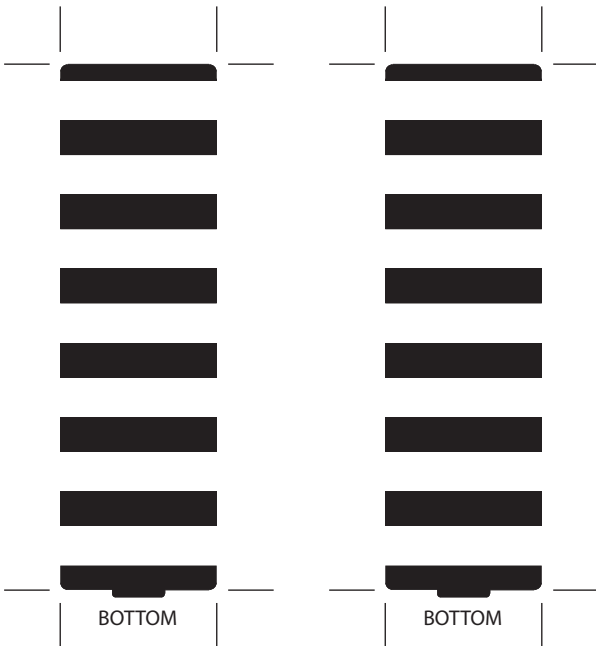

Extension Modul 2