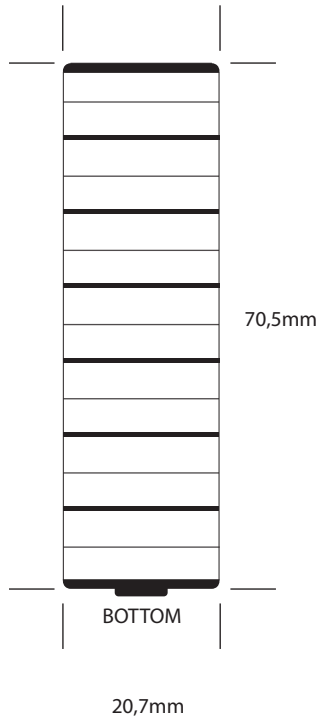

## Phone Inlays

14 keys  
(split between  
left and right keys)