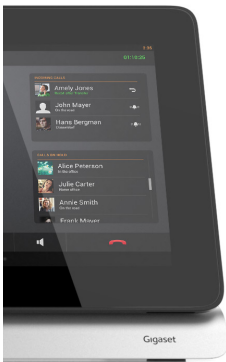

Maxwell 10 S

Introduction

Hardware:

- 10.1" HD Touch display (IPS / 1280x800 / 24 Bit)
- Cordless or corded handset, holder for lefties and righties
- Built-in HD Camera (720p)
- Exceptional HD voice and sound
- Microphone on front side
- 3 Loudspeakers – bass plus 2 tweeters
- External conference speaker connection
- Integrated WiFi Client, Bluetooth®: Class 2, IEEE 802.15.1 and DECT
- Gigabit Ethernet (10/100/1000) with 2-port switch
- Integrated Power over Ethernet (PoE: IEEE 802.3af, Class 3)
- WLAN-Standards: IEEE 802.11b/g/n (no 5GHz support)
- EHS/DHSG wireless Headset
- 2 USB 2.0
- HDMI micro
- Micro SD card (up to 32GB)
- ...

Software:

- Up to 12 SIP accounts
- Android 5.1.1 platform
- Android Widgets
- Address book with 10.000 picture vCard
- Online Address Books (Google Contacts, MS Exchange, XML)
- Multi-language support
- Professional zero-touch auto-provisioning setup
- ...