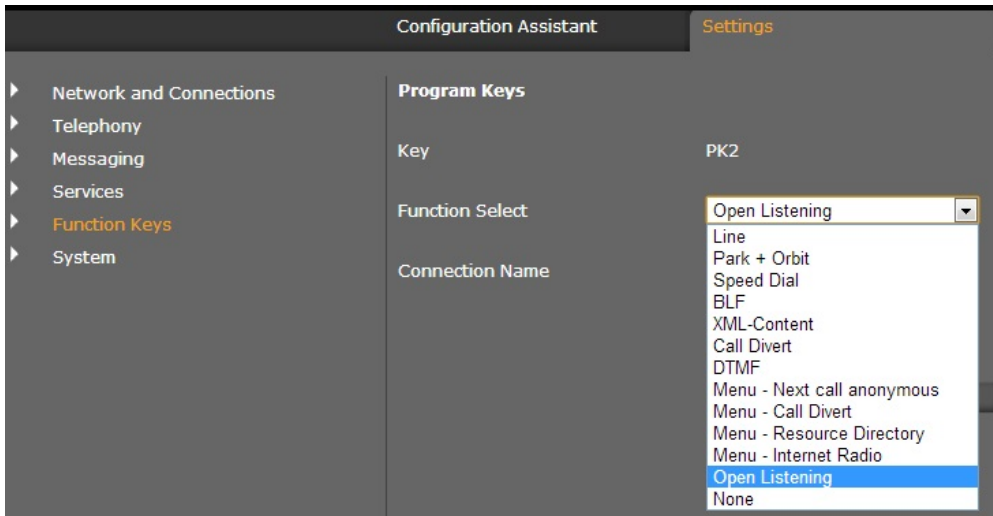

DExxx - Open listening in headset mode

When a wired Headset is used and during a call, the user presses the programmable key "Open Listening" , the Loudspeaker of the desktop phone is activated in addition to the Headset. At the same time Desktop of microphone is muted.

This feature can only be used with corded headsets.

 This function is only available for DE410/700/900 IP PRO !!!