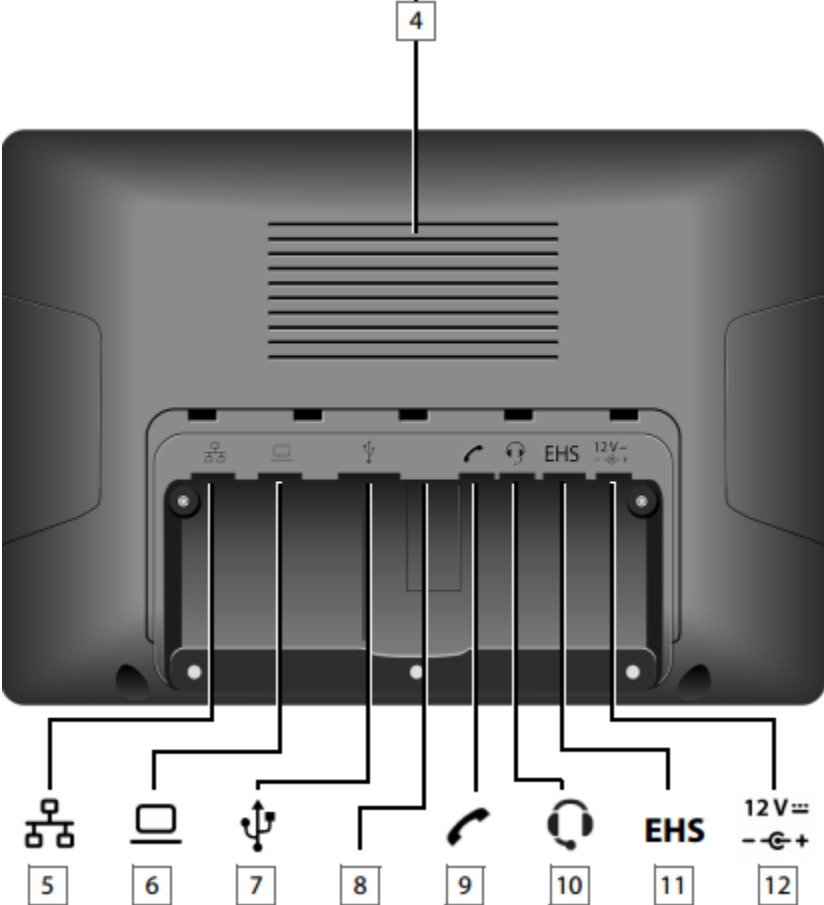

Maxwell 10 Connectors

- 5 LAN (PoE)
- 6 PC
- 7 USB (headset, camera, mouse, keyboard)
- 8 HDMI (projector, TV)
- 9 Handset
- 10 Headset
- 11 EHS Headset
- 12 Power Supply Unit