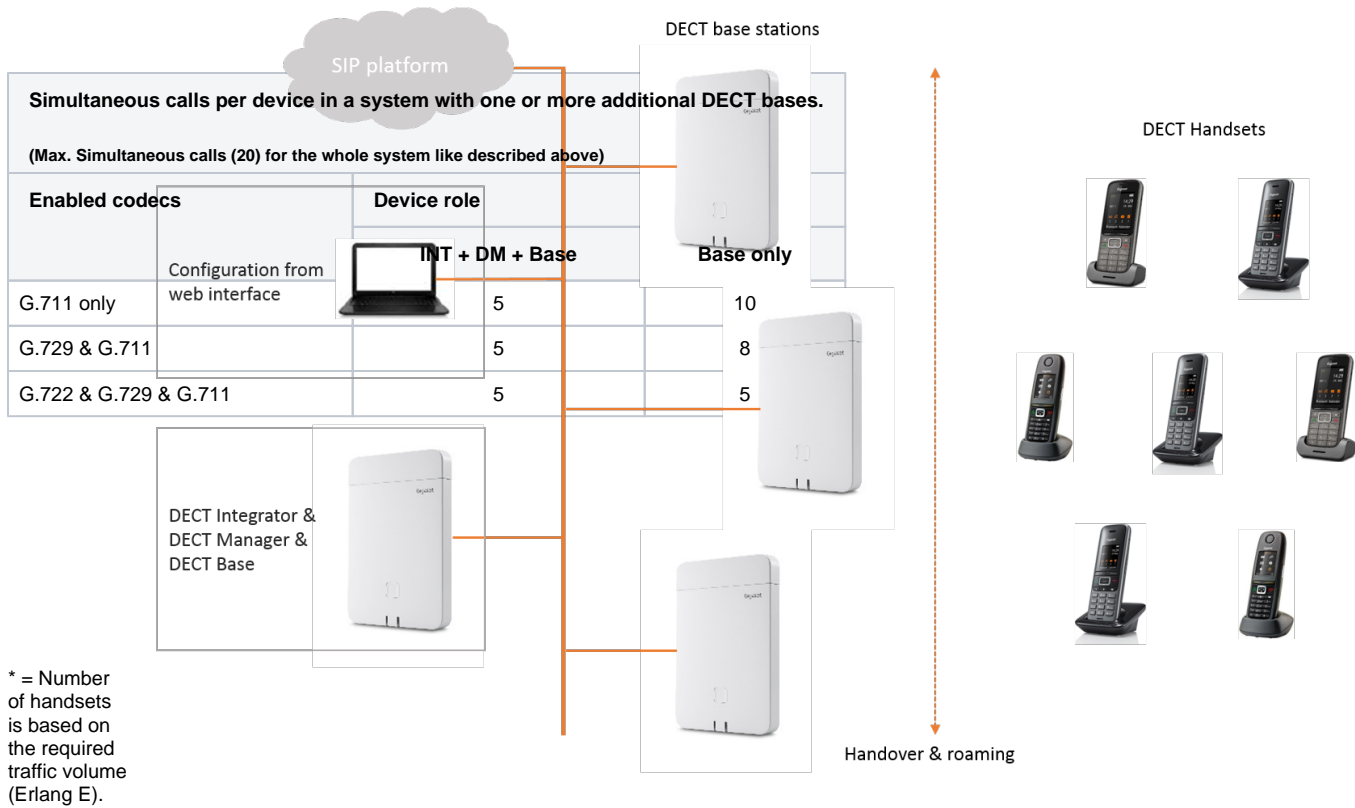

# FAQ Nx70 - Small size system

## System overview

An N870 Small sized system is described below.

Valid for:	
N670	N870

	Minimum Size	Maximum Size
DECT Integrator & DECT Manager & DECT Base	1	1
Additional DECT Base	0	9 (1 - 9)
DECT Handsets	*	50
Max. Simultaneous calls for the whole system (There is no additional DECT base connected)	8	20

### **i** Recommendation maximum number of handsets.

On the DECT side there are also limitations based on number of DECT channels, signalling,...

We recommend to use maximum 20 DECT handsets per DECT base, more is surely possible but 20 is a realistic number.