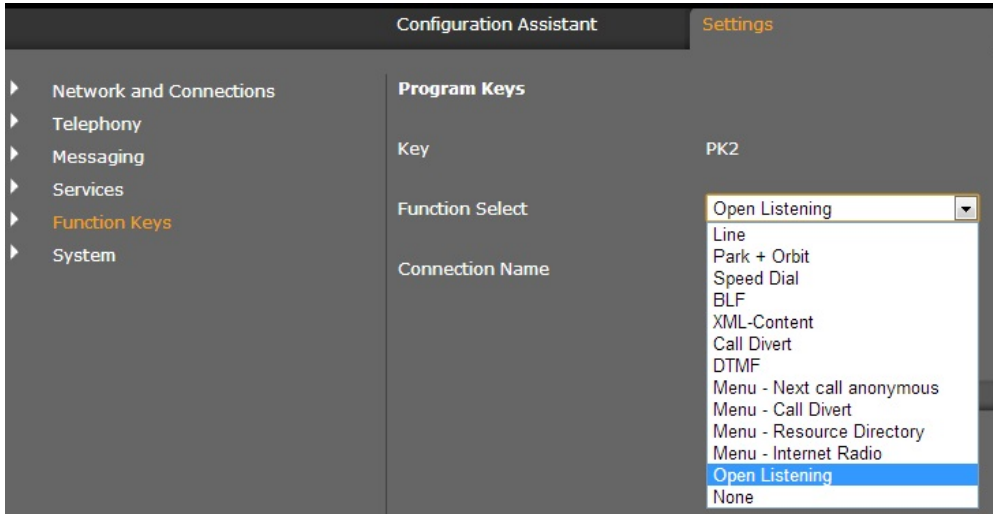

DExxx - Open listening in headset mode

When a wired Headset is used and during a call, the user presses the programmable key "Open Listening" , the Loudspeaker of the desktop phone is activated in addition to the Headset. At the same time Desktop of microphone is muted.

This feature can only be used with corded headsets.

 This function is only available for DE410/700/900 IP PRO !!!